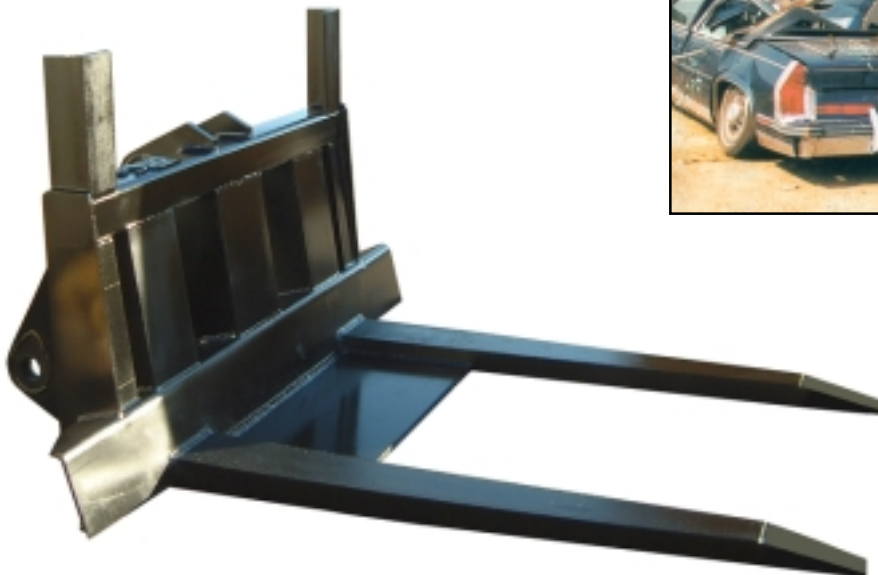

## Car Body Forks

\* Special 44" center-to-center fork spacing  
 \* Options include uprights and 18" skip plate

**DOUBLE TAPER TINES**

*Prevents tines from wedging in automobiles; standard feature on all "flat" style tines*

**BOXED LOWER PLATE**

*Light dozing capability*

**LOW PROFILE BACKFRAME**

*Maximum visibility*

**5 DEGREE SLANT**

*Backframe at 5 degree angle for less auto damage*

**CLOSE CENTER OF GRAVITY**

*Maximizes the full lift capacity of the machine*