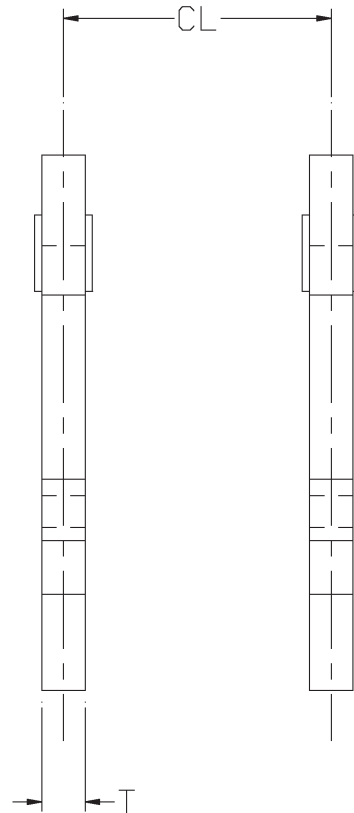

BUD ROBERTS CO., INC.

FEMALE ADAPTER INTERCHANGE SPECIFICATIONS

Due to the many different sizes of loaders and the loader spacings, it has been necessary to develop various interchanges of female adapters on our attachments. This means that not all couplers will pick up all attachments.

The brand or series of an attachment can normally be determined by measuring the rib spacing, rib thickness and the hook to hole dimension and comparing with the chart.

CL _____
 T _____
 D1 _____
 D2 _____
 R _____